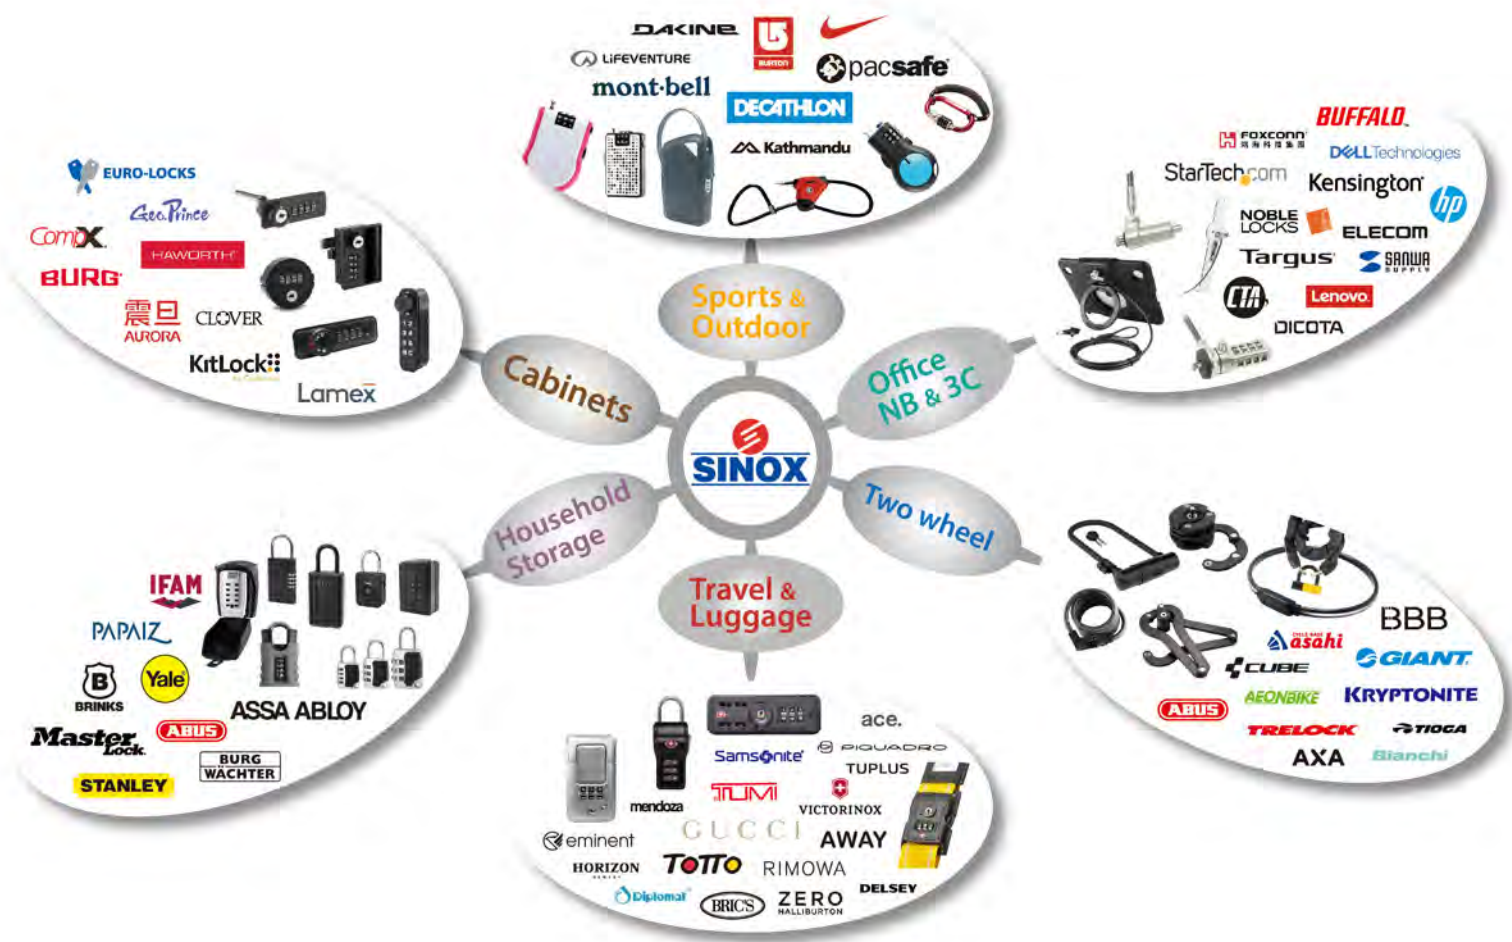

AL0300

AL0205

SINOX SINOX COMPANY LTD. ISO 9001 : 2015

Taiwan Headquarter / Factory

No. 876, Huayuan Road, Zhangpu Town, Kunshan City, Jiangsu Province, P.R. China
TEL: +886.2.8227.6730 FAX: +886.2.8227.6729

China Factory

No. 876, Huayuan Road, Zhangpu Town, Kunshan City, Jiangsu Province, P.R. China
Post code: 215321 TEL: +86.512.5518.7605 FAX: +86.512.5518.7691

Email: info@sinoxlock.com Website: www.sinoxlock.com

CAT NO.22-18